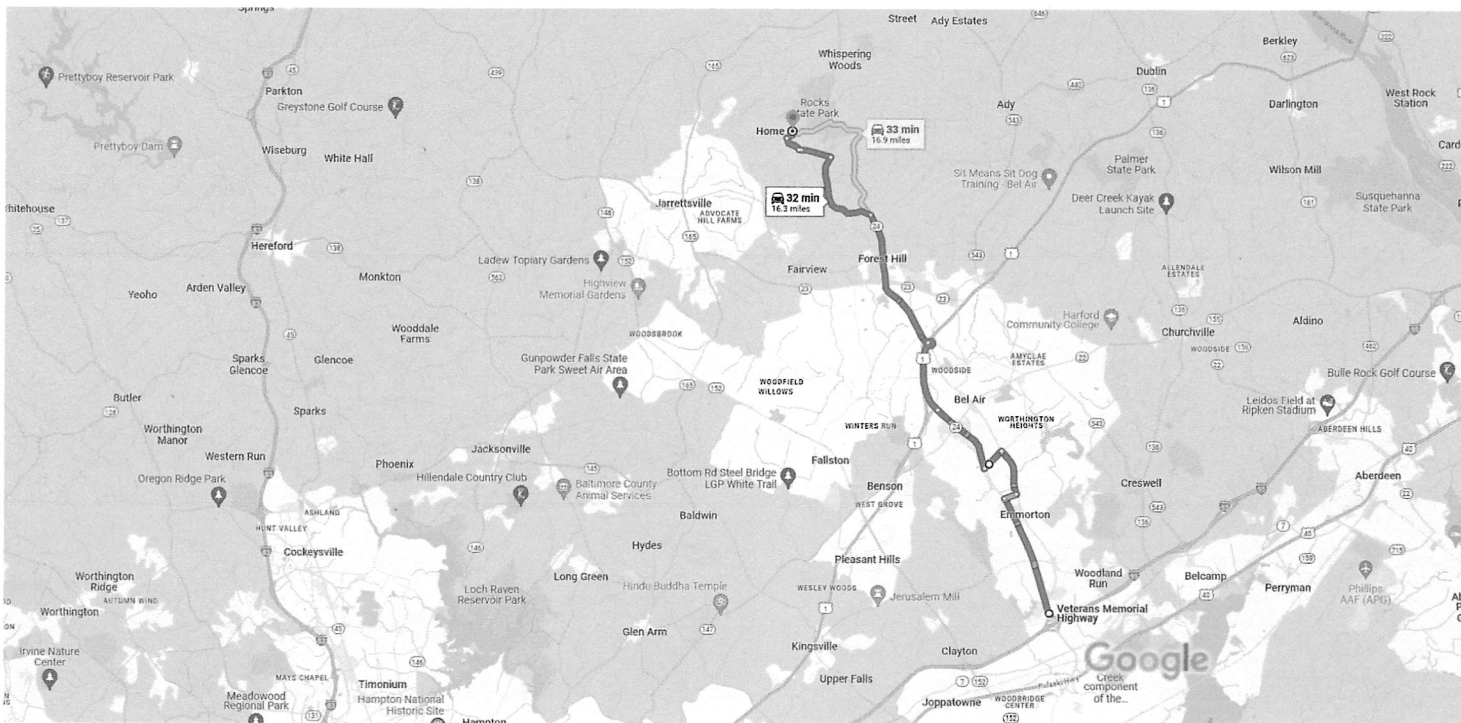

Google Maps

Veterans Memorial Hwy, Abingdon, MD 21009 to Home (1200 Knopp Rd)

Drive 16.3 miles, 32 min

Map data ©2024 Google 2 mi

Veterans Memorial Hwy
Abingdon, MD 21009

Take MD-24 N to Sharon Rd in Forest Hill

23 min (12.6 mi)

- ↑ 1. Head north on MD-24 N
3.0 mi
- ↷ 2. Turn right onto Plumtree Rd
0.3 mi
- ↶ 3. Turn left onto Emmorton Rd/S Main St
1.2 mi
- ↶ 4. Turn left onto W Ring Factory Rd
0.6 mi
- ↷ 5. Turn right onto MD-24 N
Pass by McDonald's (on the right in 1.3 mi)
1.9 mi
- ⤴ 6. Use the right lane to merge onto MD-24 N/US-1 N/
Bel Air Bypass via the ramp to Philadelphia
1.7 mi
- ↷ 7. Exit onto MD-24 N/Rock Spring Rd toward Forest
Hill/Rocks
Continue to follow MD-24 N
3.9 mi

Continue on Sharon Rd to your destination

9 min (3.7 mi)

- ↷ 8. Slight left onto Sharon Rd
2.3 mi
- ↶ 9. Turn left onto Chrome Hill Rd
0.7 mi
- ↗ 10. Slight right to stay on Chrome Hill Rd
253 ft
- ↷ 11. Turn right onto Rush Rd
0.4 mi
- ↷ 12. Turn right onto Knopp Rd
0.1 mi
- ↶ 13. Turn left
Destination will be on the right
0.1 mi